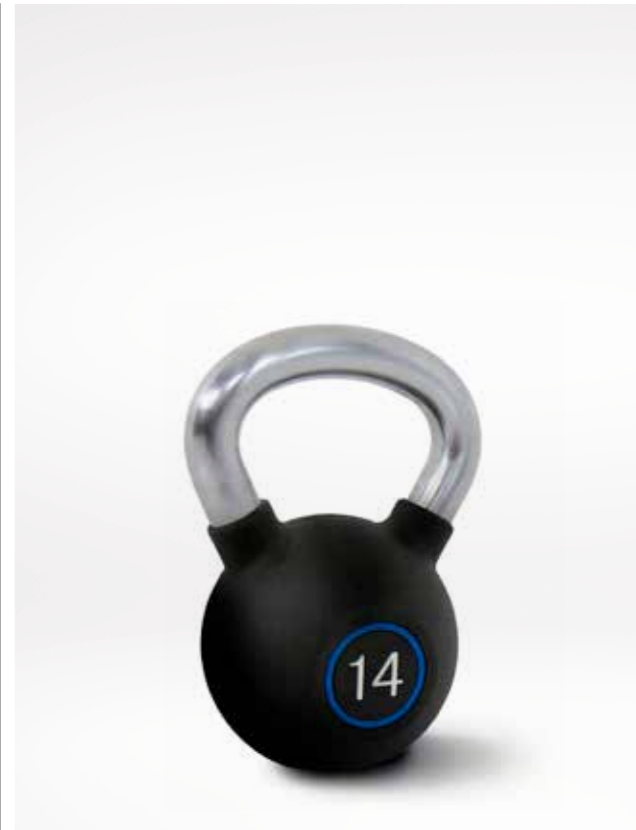

Available in pairs 27.5kg to 40kg in 2.5kg increments.
141HDS Urethane Covered Dumbbell Sets 10 pairs including rack.

38-308 Vertical Tower Dumbbell Rack (1kg - 10kg)

Vertical tower dumbbell rack to fit 10 pairs. Only suitable for 100F Chrome Plated Dumbbells & 115F Hexagonal Black Rubber Dumbbells.

161HDS Barbell Rack

Horizontal Barbell Rack to fit 6 bars (10kg, 15kg, 20kg, 25kg, 30kg, 35kg).

186HDS Olympic Storage Station

Sleek and stylish Olympic Storage Station. The Olympic Storage Station can store up to 200kg in assorted weight plates.