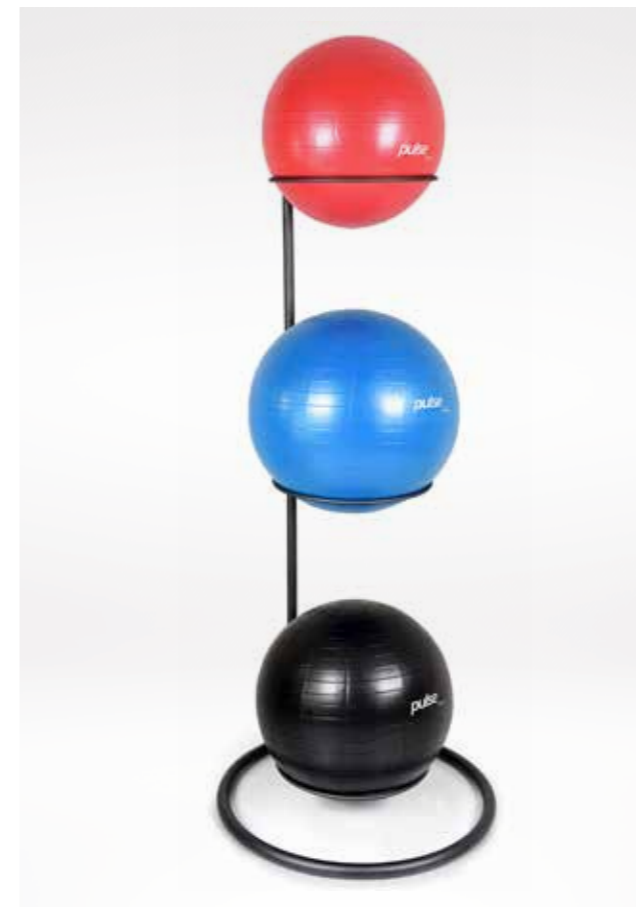

38-523 Elite Crossfit 28mm Bar (Black Oxide/ Industrial Hard Chrome) 20kg

38-267 86" Olympic Bar 1500lb Chrome Plated with 2 x Spring Collars

38-270 Olympic EZ Curl Bar with 2 x Ring Collars

OLY-S Olympic Spring Collars (Pair)

38-269 Olympic Ring Collars (Pair)

38-276 Quick Lock Clamp Collars (Pair)

38-356 55cm Swiss Ball - Anti-Burst Balance Ball

191G Pulse Swiss Ball set of 3 Including Rack

38-357 65cm Swiss Ball - Anti-Burst Balance Ball